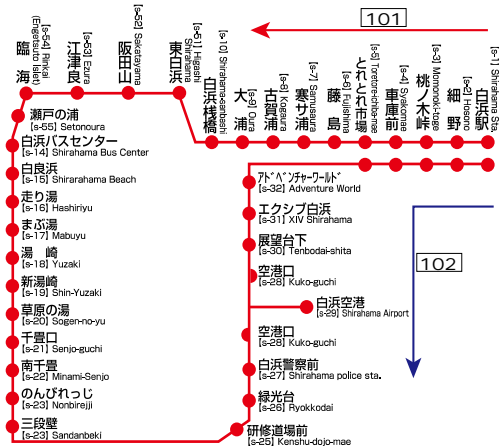

Fare

As of April 8, 2021

101
From Shirahama Station to Sandanbeki
(Toretore Ichiba, Rinkai, Sandanbeki, Shirahama Airport, Adventure World, Toretore Ichiba)

102
From Shirahama Station to Sandanbeki
(Toretore Ichiba, Adventure World, Shirahama Airport, Sandanbeki, Rinkai, Toretore Ichiba)